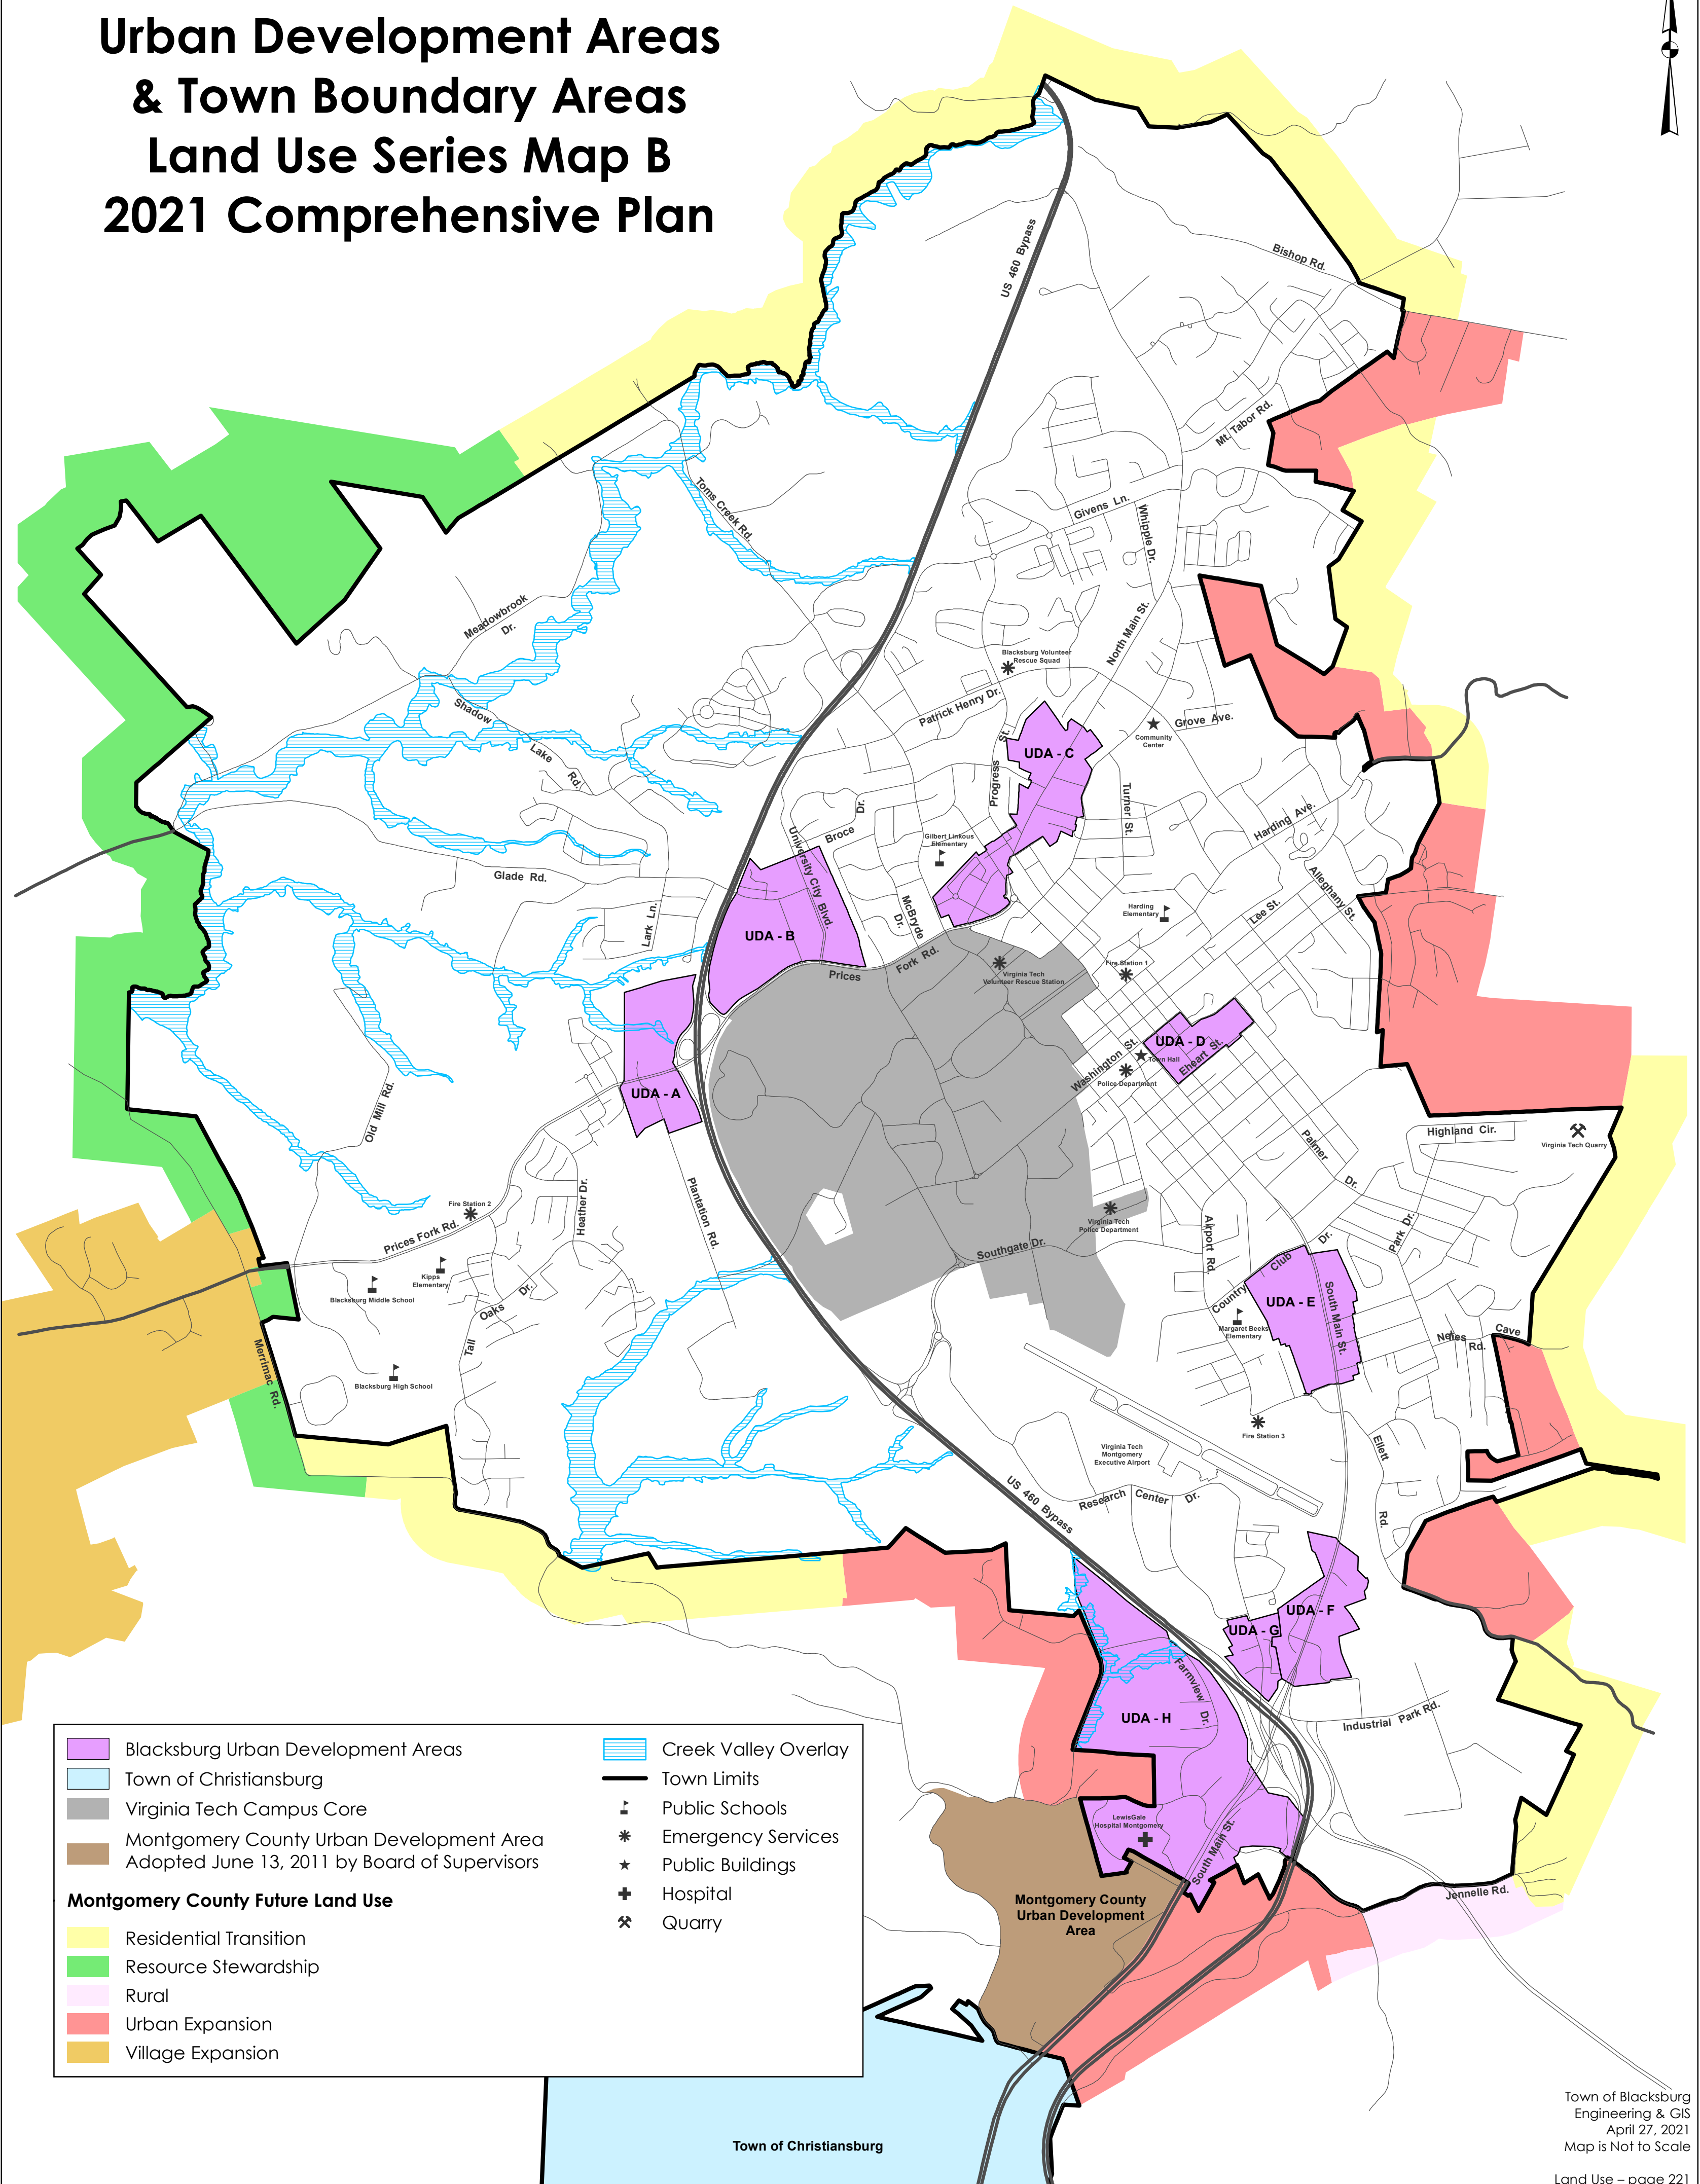

Urban Development Areas & Town Boundary Areas Land Use Series Map B 2021 Comprehensive Plan

Blacksburg Urban Development Areas	Creek Valley Overlay
Town of Christiansburg	Town Limits
Virginia Tech Campus Core	Public Schools
Montgomery County Urban Development Area Adopted June 13, 2011 by Board of Supervisors	Emergency Services
Montgomery County Future Land Use	Public Buildings
Residential Transition	Hospital
Resource Stewardship	Quarry
Rural	
Urban Expansion	
Village Expansion	