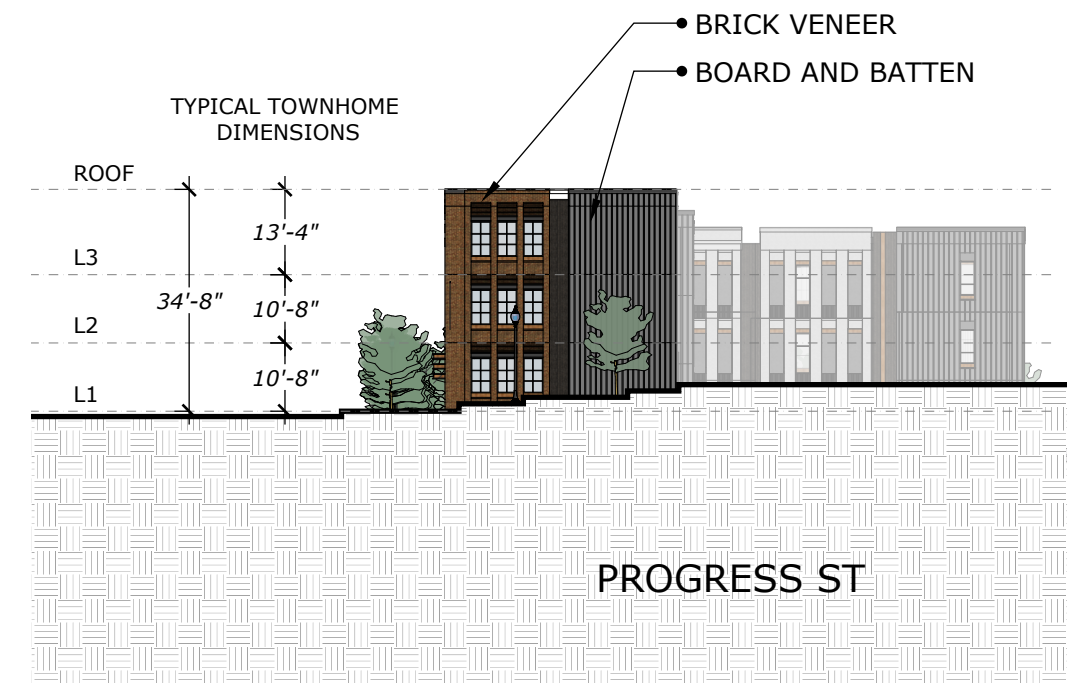

1/16" = 1'-0"

FIBER CEMENT PANEL  
CHARCOAL

FIBER CEMENT PANEL  
TAN

STUCCO  
WHITE

STUCCO  
GREY

BRICK VENEER  
RED

BRICK VENEER  
CHARCOAL

ACCENT METAL PANEL  
CHARCOAL

VINYL WINDOW