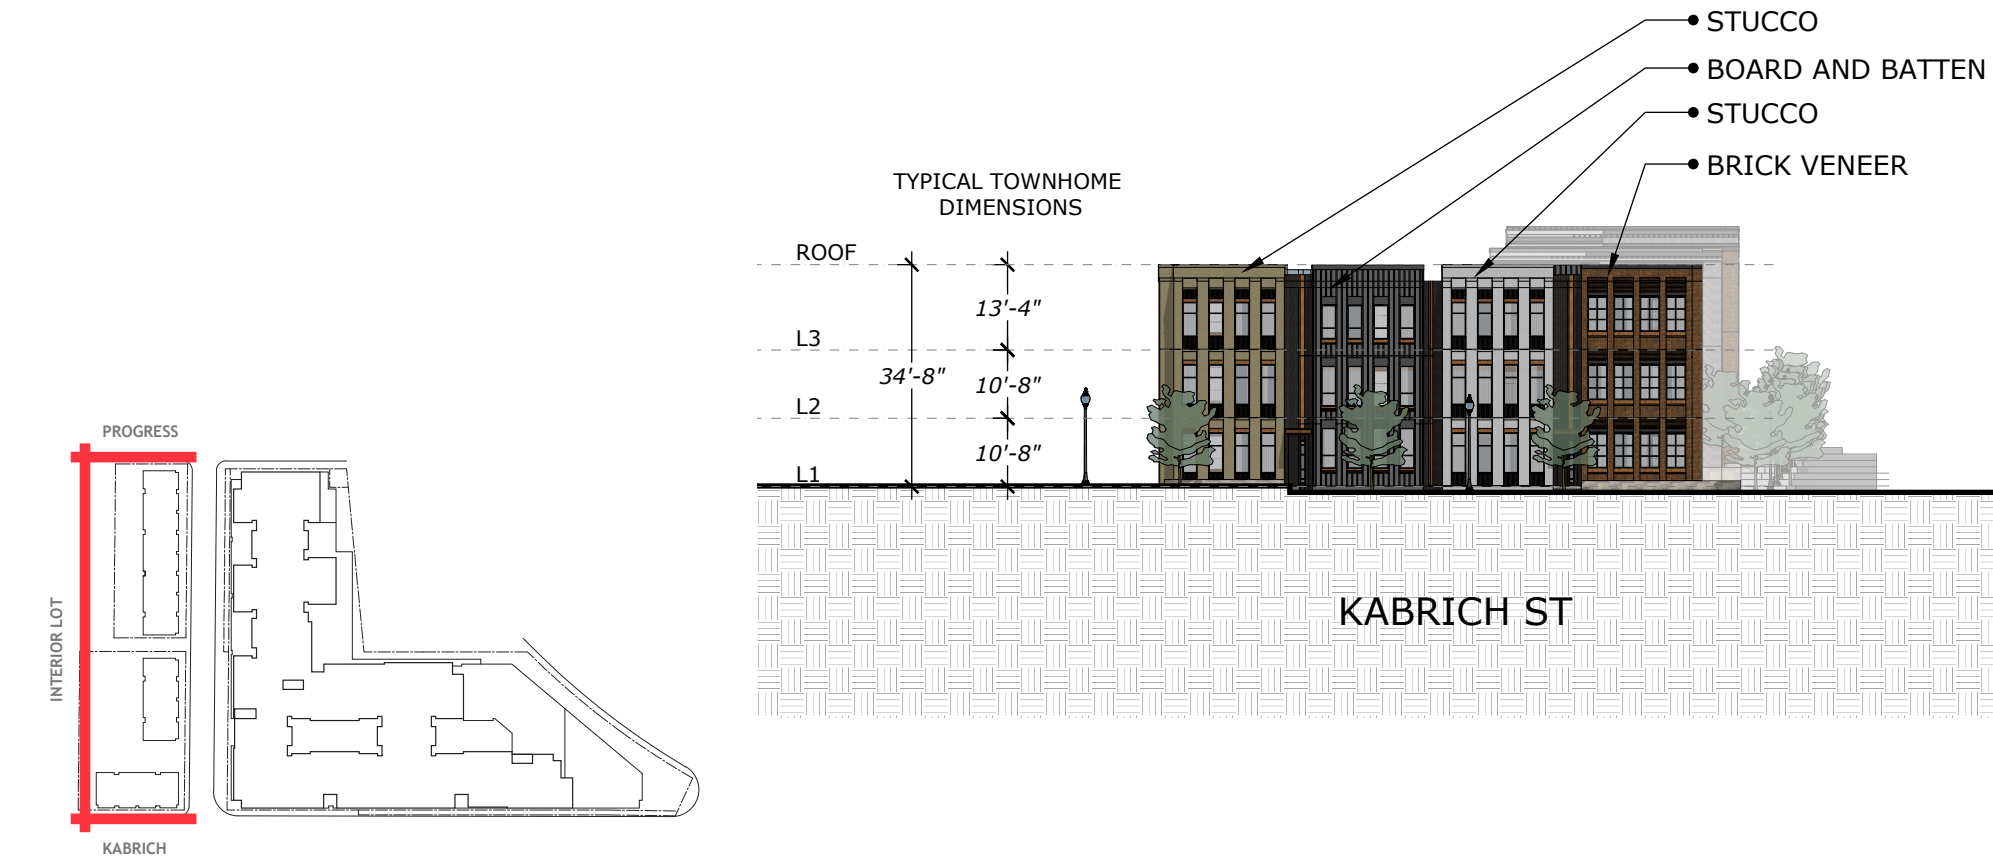

1/16" = 1'-0"

FIBER CEMENT PANEL  
CHARCOAL

FIBER CEMENT PANEL  
TAN

STUCCO  
WHITE

STUCCO  
GREY

BRICK VENEER  
RED

BRICK VENEER  
CHARCOAL

ACCENT METAL PANEL  
CHARCOAL

VINYL WINDOW