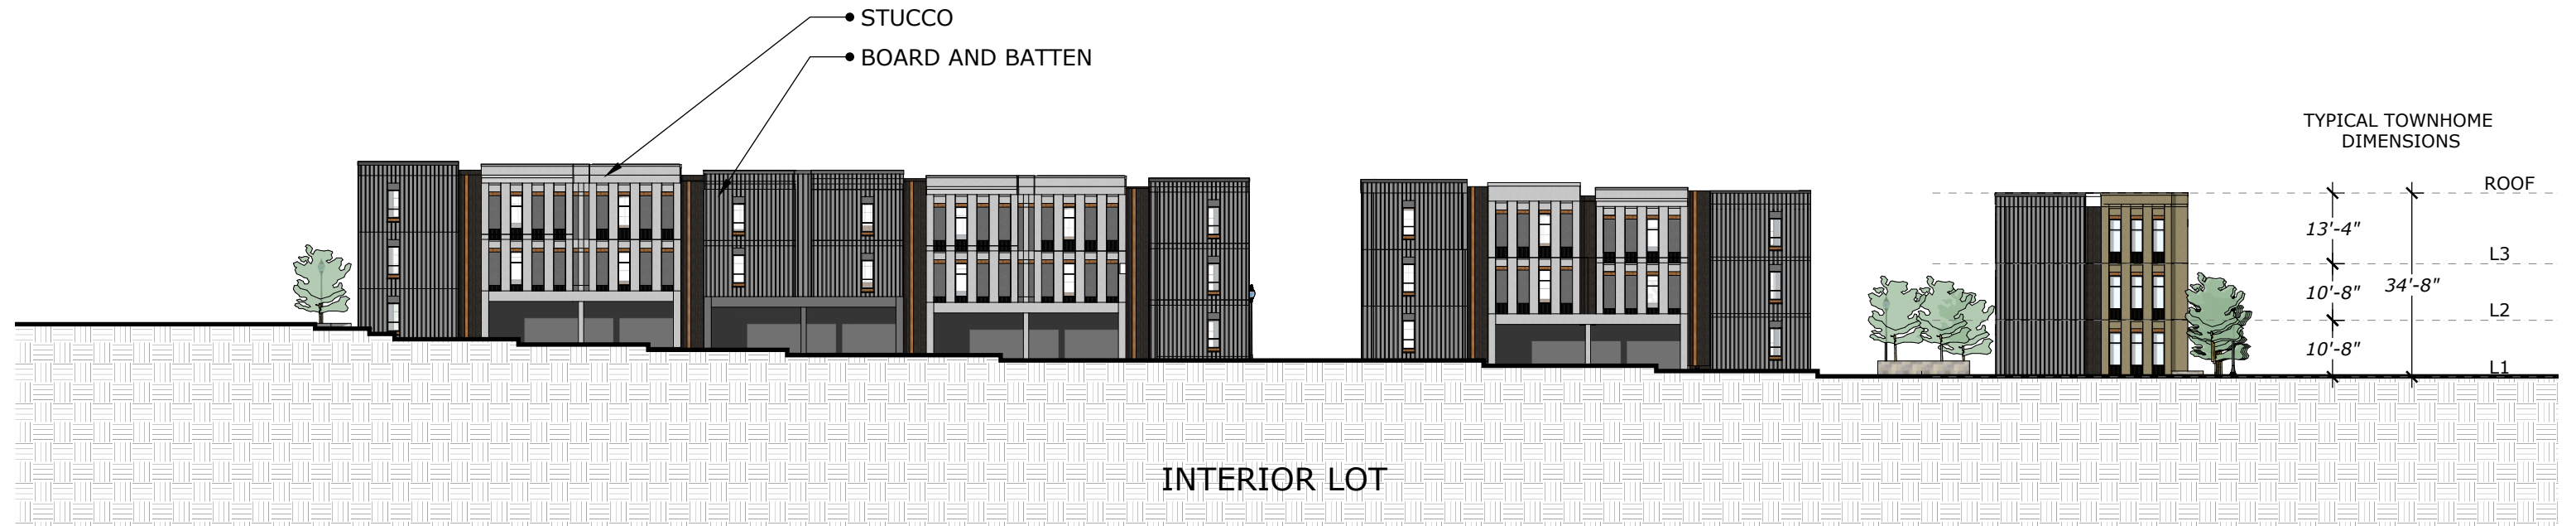

1/16" = 1'-0"

FIBER CEMENT PANEL  
CHARCOAL

FIBER CEMENT PANEL  
TAN

STUCCO  
WHITE

STUCCO  
GREY

BRICK VENEER  
RED

BRICK VENEER  
CHARCOAL

ACCENT METAL PANEL  
CHARCOAL

VINYL WINDOW