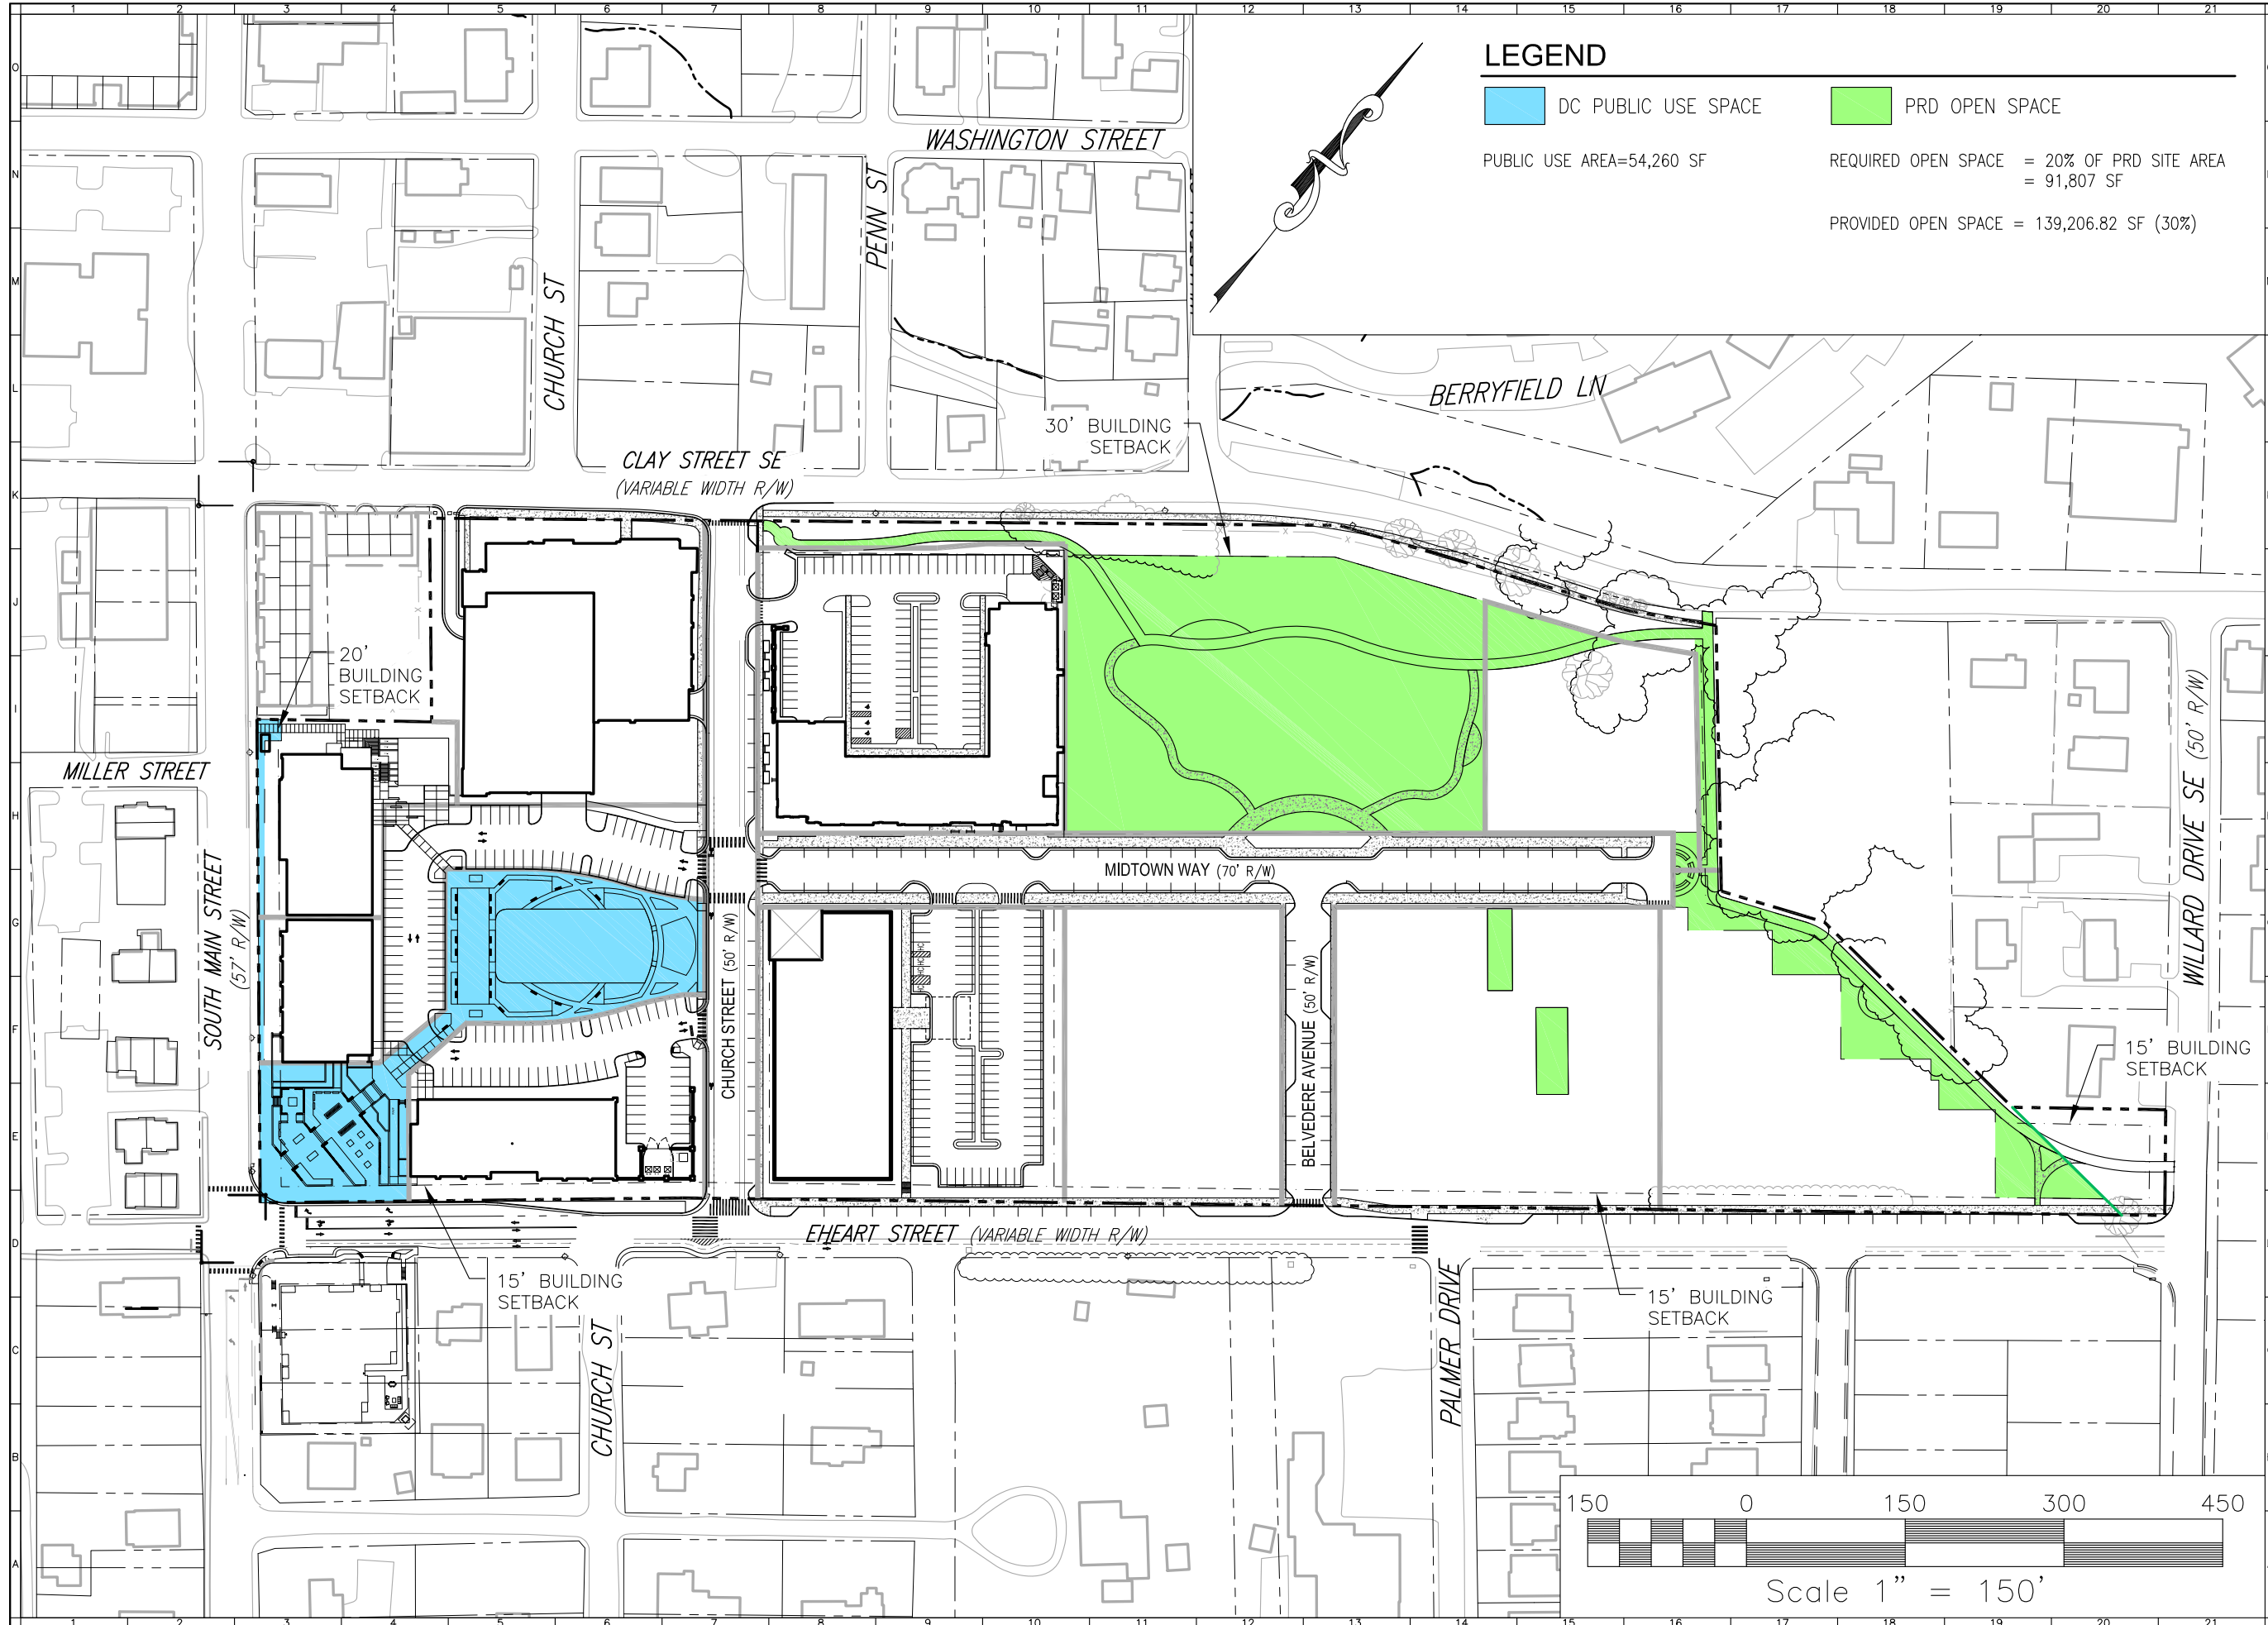

LEGEND

 DC PUBLIC USE SPACE

 PRD OPEN SPACE

PUBLIC USE AREA=54,260 SF

REQUIRED OPEN SPACE = 20% OF PRD SITE AREA
= 91,807 SF

PROVIDED OPEN SPACE = 139,206.82 SF (30%)

OLD BLACKSBURG MIDDLE SCHOOL SITE
501 SOUTH MAIN STREET

PROPOSED OPEN SPACE PLAN

MOUNT TABOR MAGISTERIAL DISTRICT
TOWN OF BLACKSBURG, VIRGINIA

DRAWN BY GLM
DESIGNED BY SMS
CHECKED BY SMS
DATE 10/6/17
SCALE 1"=150'

REVISIONS:
1. 5/13/19 Approval
2. 4/1/20 Amend. #1
3. 7/21/20

Scale 1" = 150'

SHEET NO.

27

JOB NO. B1200098.00